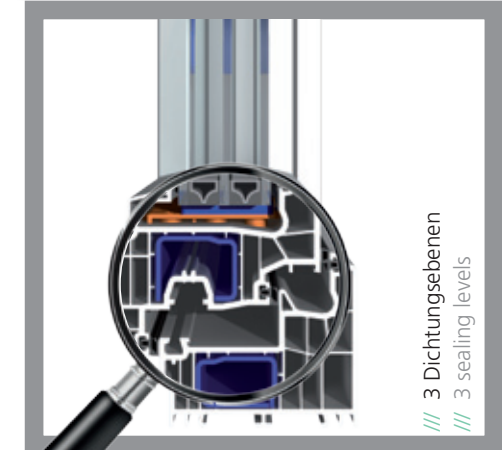

/// Große Stahlarmierung
/// Large steel reinforcement

/// Klima- und Umweltschutz:
Vollständige Recyclingfähigkeit des gesamten Fensterprofils durch sortenreinen trennbaren, erstklassigen Kunststoff.

/// Protection of the climate and the environment:
Recyclability of the entire window profile thanks to first-rate PVC that can be separated by material types for recycling.

/// Rundum sicher, optimal geschützt:
Beruhigende Sicherheit gegenüber Schall, Schlagregen und Einbruch dank der hohen Bautiefe und der drei Dichtungsebenen.

/// Secure all round, optimally protected:
Comforting protection from noise, driving rain and burglary due to the high construction depth and the three sealing levels.

/// Vielfalt in Form und Farbe:
Breites Gestaltungsspektrum in Form und Farbe mit modernen, schlanken Profilansichten.

/// Variety in shape and colour:
Broad design spectrum of shapes and colours with modern slim profile views.

/// Langlebig und pflegeleicht:
Minimaler Pflegeaufwand durch die hoch verdichtete Oberfläche.

/// Durable and easy maintenance:
Minimum care needed due to the highly compressed surface.